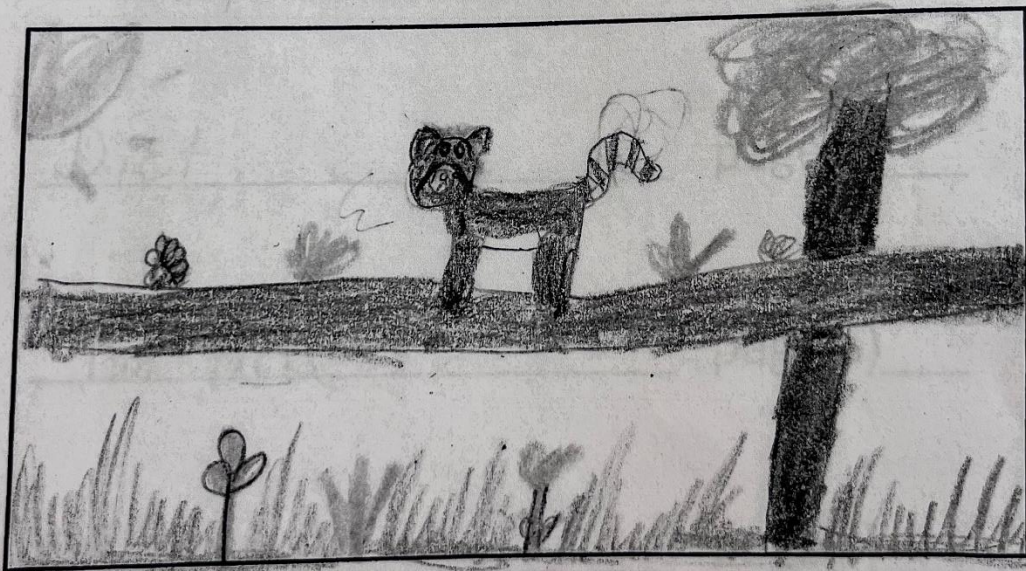

Table of Contents

My Animal Report About

Behavioral Characteristics page(s) _____

Red panda Red Panda

Researched and Written by

About the Author page(s) _____