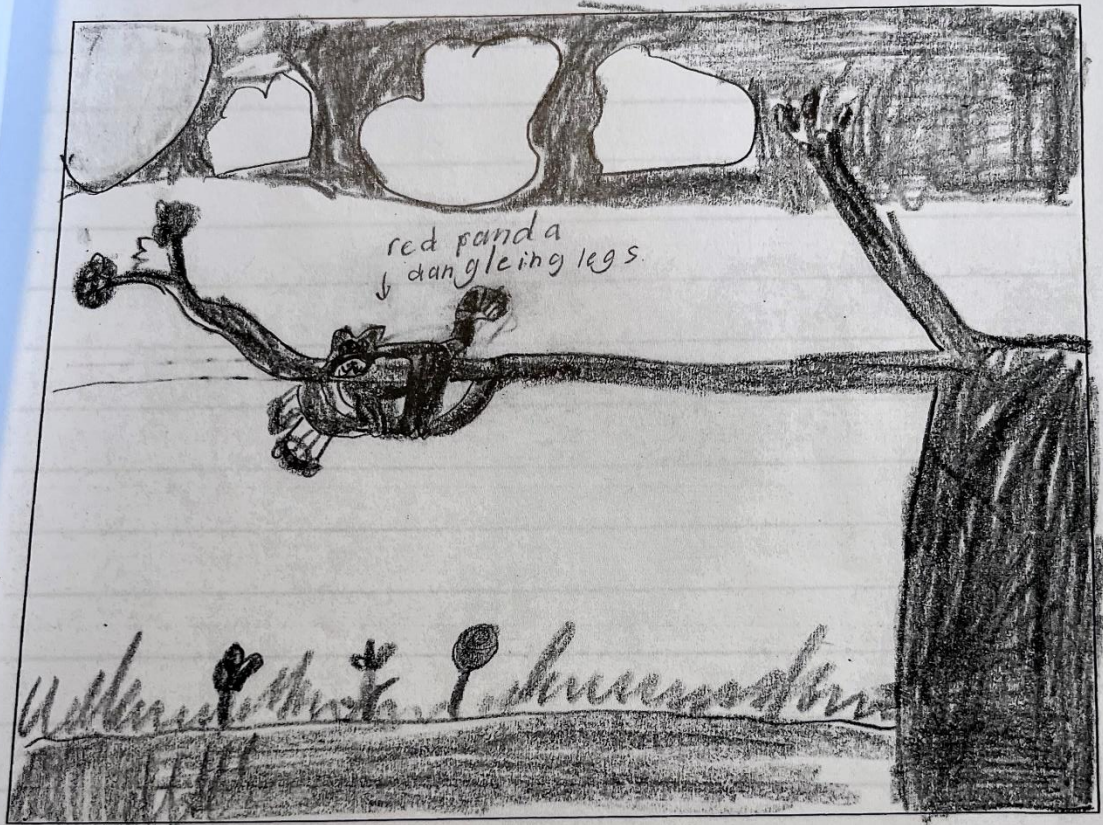

Table of Contents

My Animal Report About

Behavioral Characteristics page(s) _____

Red panda Red Panda

Researched and Written by

About the Author page(s) _____

Table of Contents

<u>Habitat</u>	page(s) _____
<u>Behavioral Characteristics</u>	page(s) _____
<u>Structural Characteristics</u>	page(s) _____
<u>Diet</u>	page(s) _____
<u>Fun Facts</u>	page(s) _____
<u>Glossary</u>	page(s) _____
<u>About the Author</u>	page(s) _____

Red Panda Habitat

A red panda is a mammal that loves bamboo.
They live in Asia and in snowy forests. In the forest
there are logs and trees with grass to cover the
soil. They also have lots of bamboo to eat for dinner.
When they need to hide they go to hide in trees
because there are lots of trees in the Himalayas.

Behavioral characteristics

Red Pandas are alert and active. When they are scared, they run up the trees to hide. When they want to sleep, they sleep different way. They dangle their legs when it is hot outside. When they are very cold they curl up in a ball to sleep. But they mostly rest and eat bamboo. They can eat bamboo sitting.

Structural Characteristics

Standing, and lying on their back. They love to eat!

Red Pandas are very colorful animals. Their fur is dark red around their body. Their tails are striped and much longer than their bodies. The fur around the eyes is black. Red Pandas have a very long tail and a long tail.